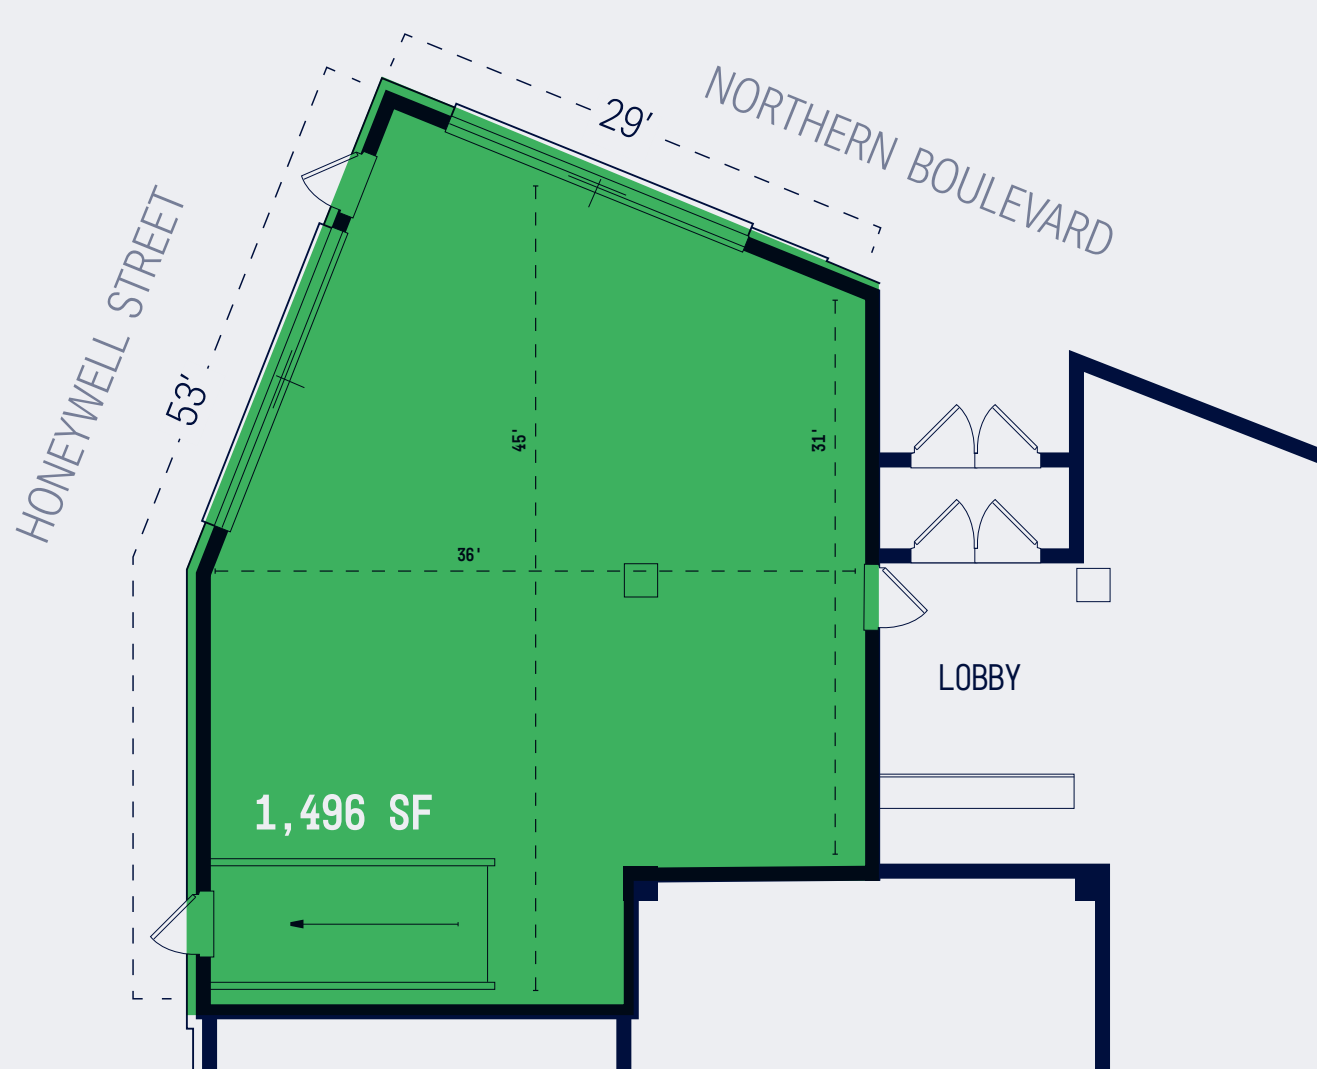

CORNER RETAIL - 1,496 RSF - LONG ISLAND CITY

CONTACT

Trystan Polsinelli
646.509.3694 | 212.301.0737
tpolsinelli@60guilders.com